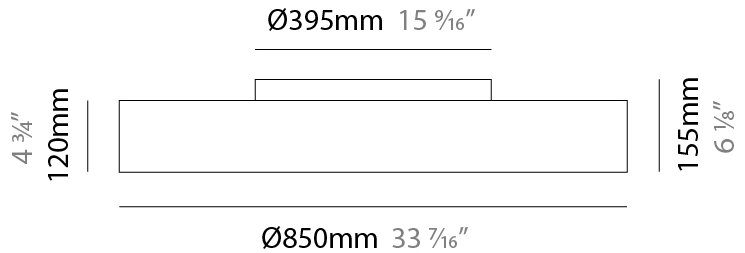

PROJECT	_____
TYPE	_____
SPECIFIER	_____
QUANTITY	_____
DATE	_____

SIGN DRUM SURFACE

A202011- _____ - _____
base number   Finish   Diffuser
                                 Options

1. To build a product code in our configurator select the specify button on the base model # product page
2. To build a manual product code on this datasheet choose from the options listed below in blue font and add the suffix to the base model #

GENERAL

Series: Sign Drum
Partner: Zaneen
Division: Architectural
Installation: Surface
Product Type: Ceiling Surface
Mounting Location: Ceiling
Light Distribution: Direct

PHYSICAL

Shape: Drum
Diameter (mm): 850
Diameter (in): 33 7/16
Height (mm): 155
Height (in): 6 1/8
Diffuser: [Opal](#) / [Microprism](#) / [Sparkling Secret](#) / [Vintage Industrial](#)
Fixture Finish: [MBK](#) / [MBG](#) / [MWH](#) / [MWG](#)
Fixture Material: Aluminum

ELECTRICAL

Lamp Type: LED
Input Wattage (W): 83
Input Voltage (V): 120 - 277
Constant Current (MA): 350

LED

Color Temperature (°K): 2700-6500 Tunable White
CRI: >90 CRI
Lamp Life (hrs): 60000

OPTICAL

RATINGS AND CERTIFICATIONS

Certified By: Certified for North American Standards
IP rating: IP20